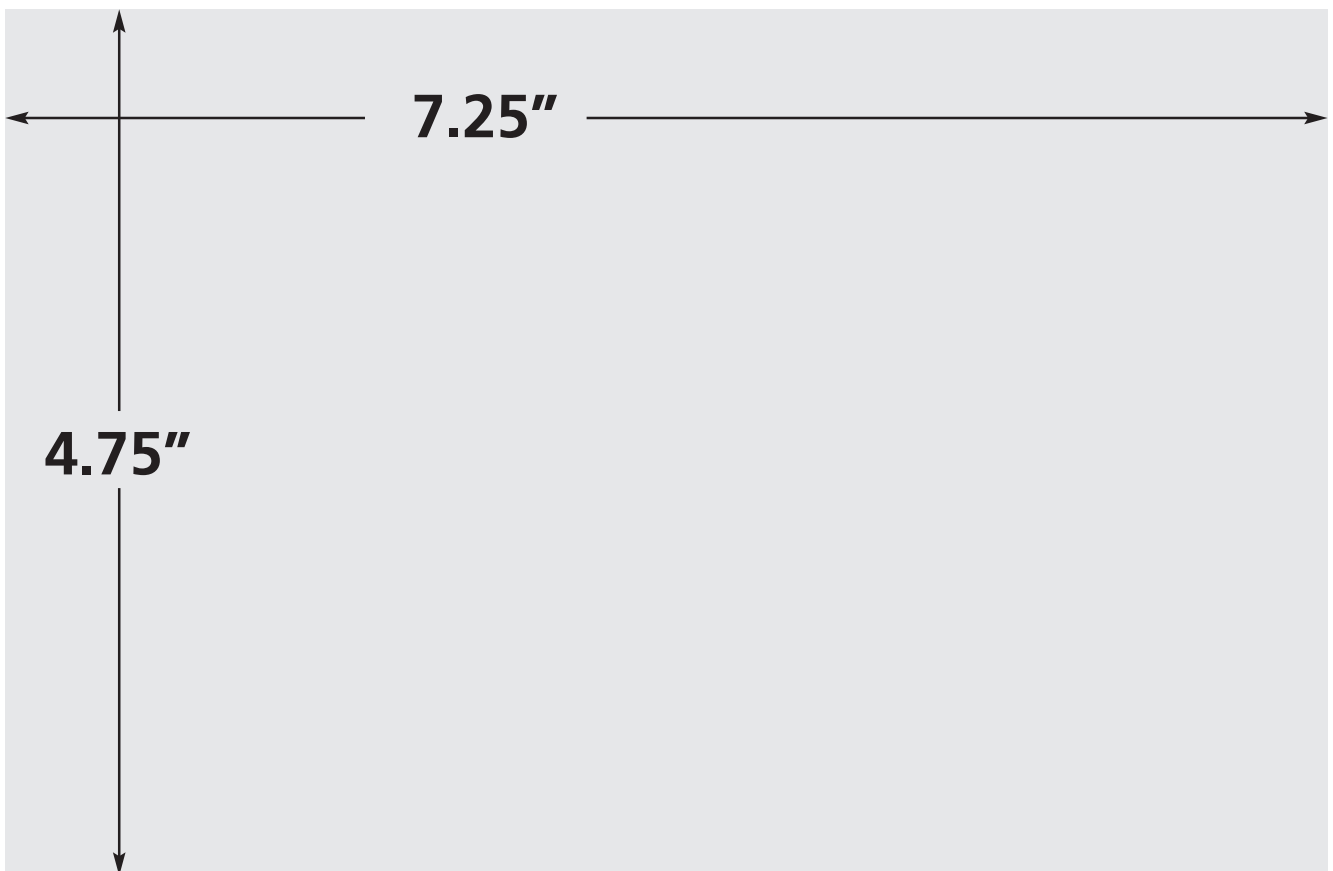

Cyan Keyline denotes live area

8.0"

10.50"

InMexico

Full Page—

Trim: 8.0"x10.50"

Bleed (gray area): 8.25"x10.75"

Live Area (blue keyline): 7.25"x9.75"

InMexico

1/2 Horizontal—
Ad Size: 7.25" x 4.75"

Cyan Keyline denotes live area

16.0"

10.50"

Cyan Keyline denotes live area

InMexico

Two-Page Spread—

Trim: 16.0"x10.50"

Bleed (gray area): 16.25"x10.75"

Live Area (blue keyline): 7.25"x9.75"

spine

spine