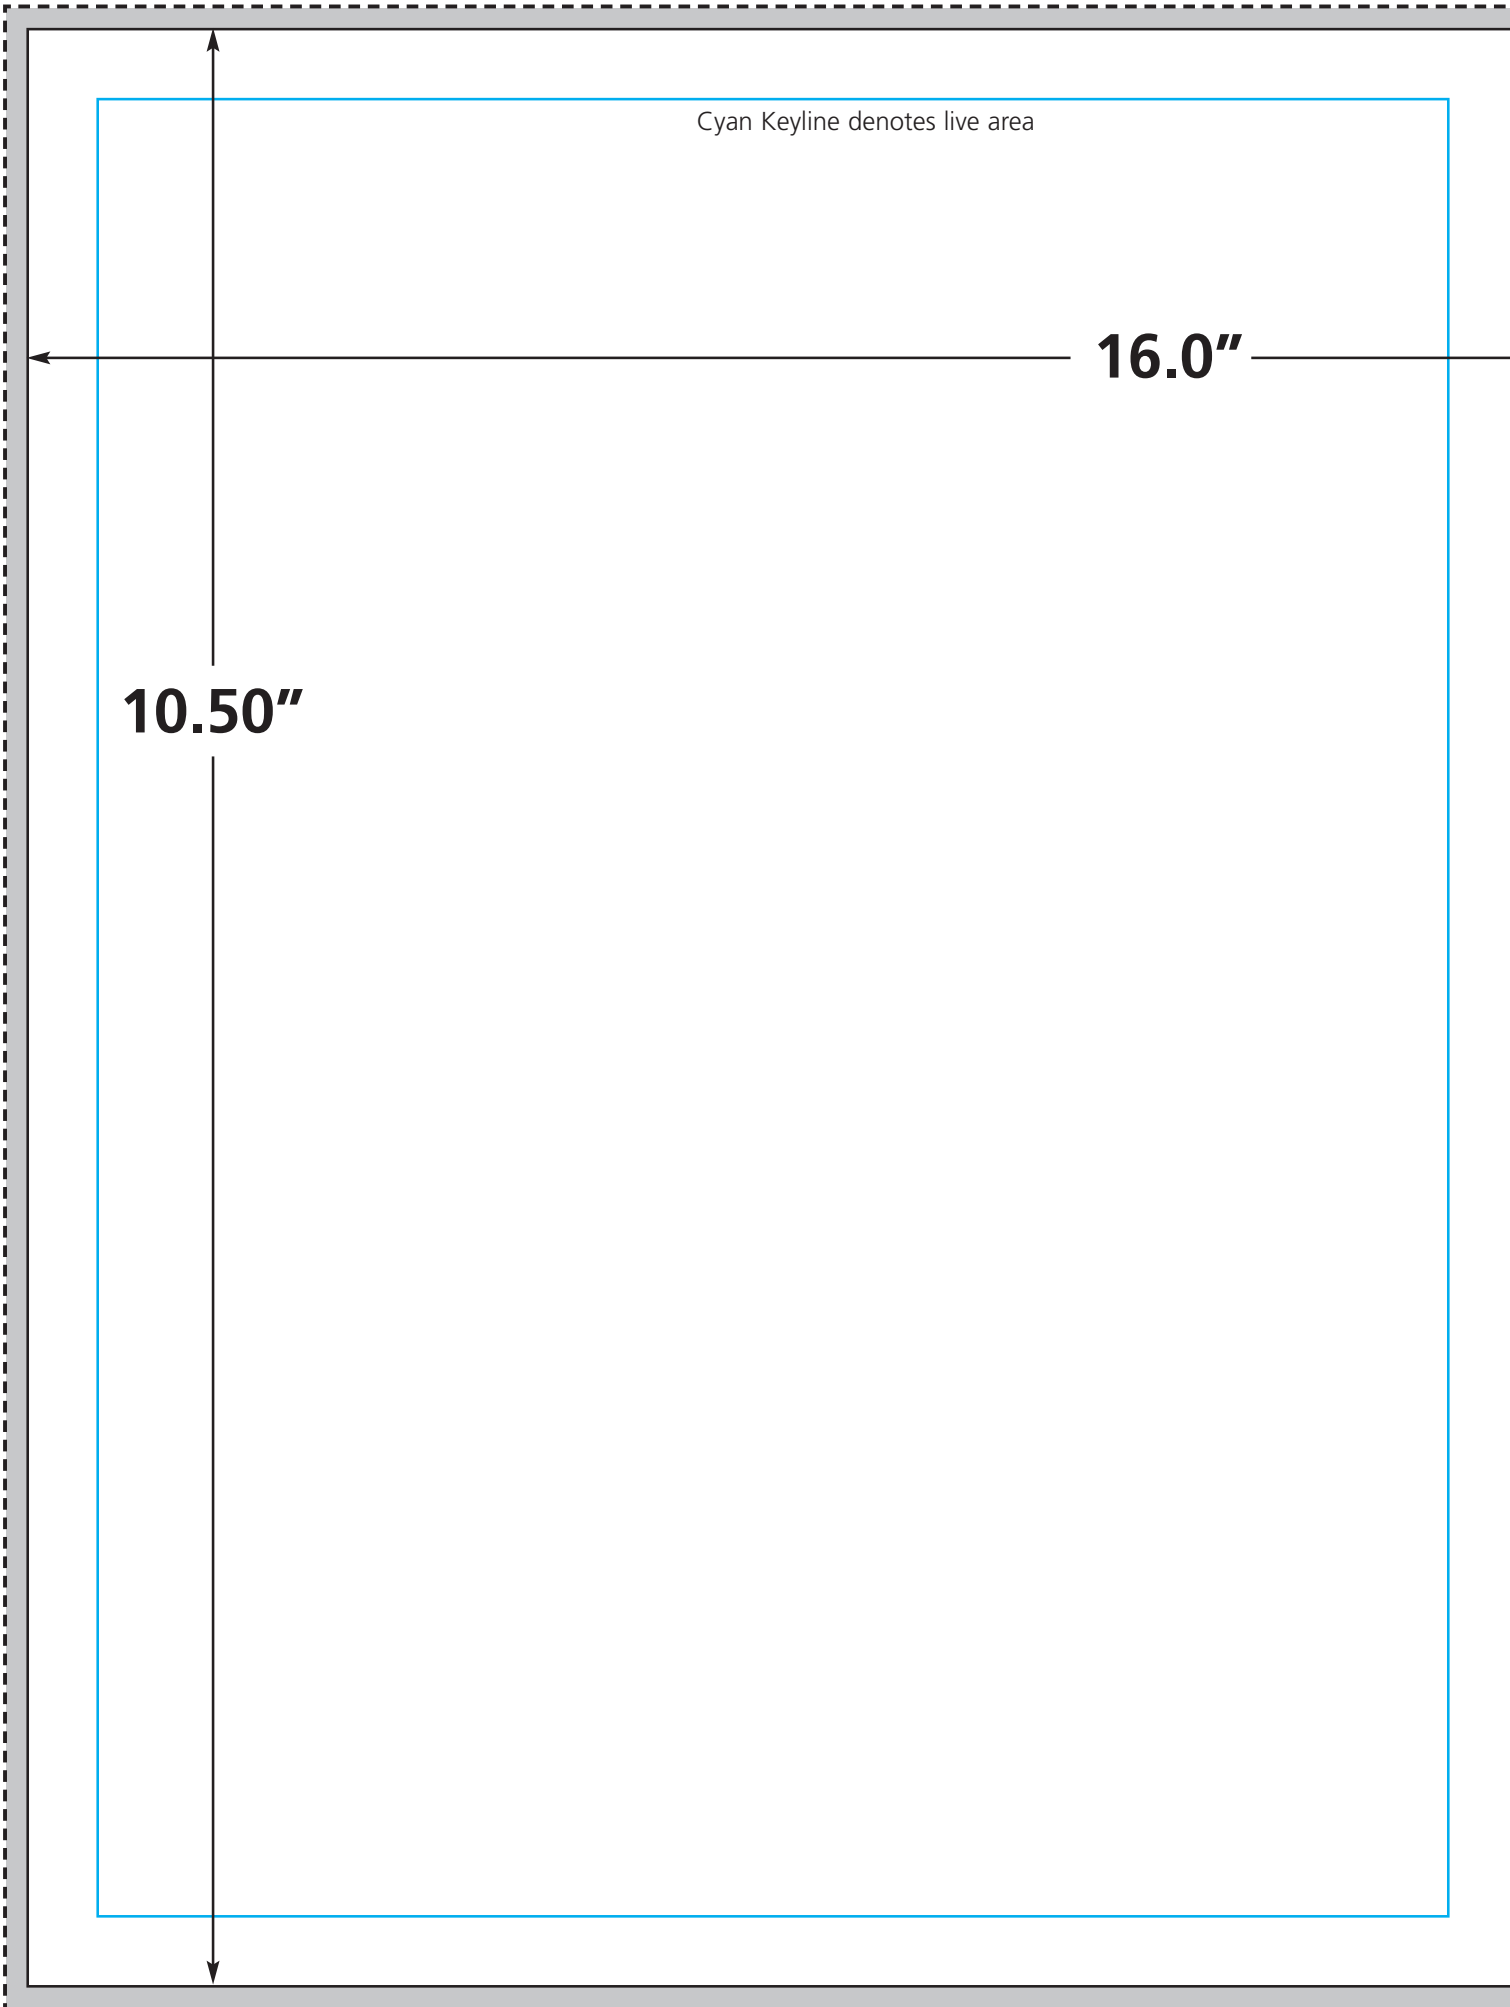

Cyan Keyline denotes live area

8.0"

10.50"

InMexico

Full Page—

Trim: 8.0"x10.50"

Bleed (gray area): 8.25"x10.75"

Live Area (blue keyline): 7.25"x9.75"

InMexico

1/2 Horizontal—
Ad Size: 7.25" x 4.75"

Cyan Keyline denotes live area

16.0"

10.50"

Cyan Keyline denotes live area

InMexico

Two-Page Spread—

Trim: 16.0"x10.50"

Bleed (gray area): 16.25"x10.75"

Live Area (blue keyline): 7.25"x9.75"

spine

spine